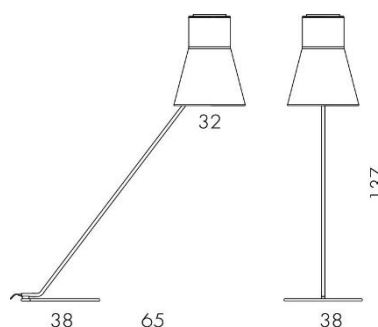

estro & LUMINARA

TECHNICAL SHEET

Technical characteristics of lighting produced by Estro Srl

Type LIGHTING ITEM
Model : AUDREY

Installation : FLOOR LAMP
Article : TOB

Rated Power : 1 X MAX 75 W
Rated voltage : 230-240 V
Frequency : 50 Hz
Lamp Holder : E 27

Dimension Plate:

Dimensions: WIDTH	cm	65
DEPTH	cm	38
HIGH	cm	137

2018